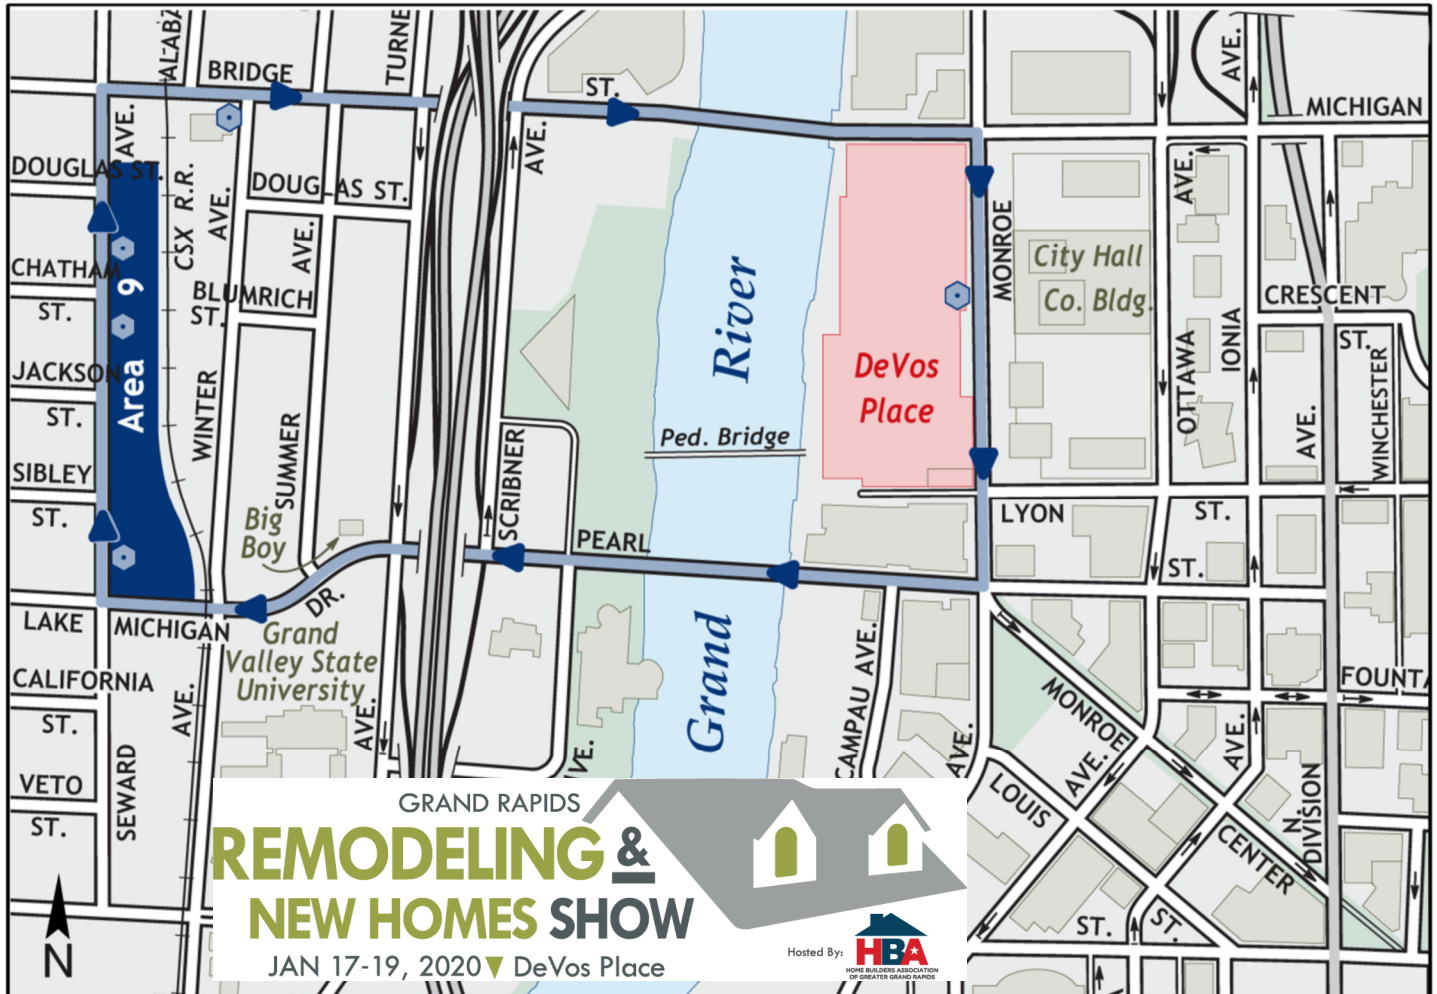

EXHIBITOR PARKING!

To help our exhibitors and patrons with the cost of parking and to open parking spots at DeVos Place for our patrons, the Grand Rapids Remodeling & New Homes Show offers a **FREE TROLLEY SHUTTLE** to DeVos Place using a dedicated trolley, running a 10-minute loop from Lot#9 on Seward, a \$2 daily fee city lot to the front entrance of DeVos Place. **Note:** There is no need for a credential to ride the trolley shuttle so feel free to encourage friends and family to use this parking option.

Directions: Enter the DASH Lot #9 at one of the two Main Pay Station entrances. Pull a ticket to enter and pay the flat \$2 fee with cash or credit card on the way out.

Parking Cost: \$2 Per Entry

Lot is automated, so access in and out is 24/7

Trolley Route Schedule:

Friday, January 17	Ride Cost: FREE
Saturday, January 18	10am - 10pm
Sunday, January 19	9am - 10pm
	10am - 6pm

The trolley shuttle runs a 8-minute loop. Opening day it starts two hours before show open, other show days it starts one hour before show open. There are also fee-based parking lots under and around the building if you choose not to use the shuttle.