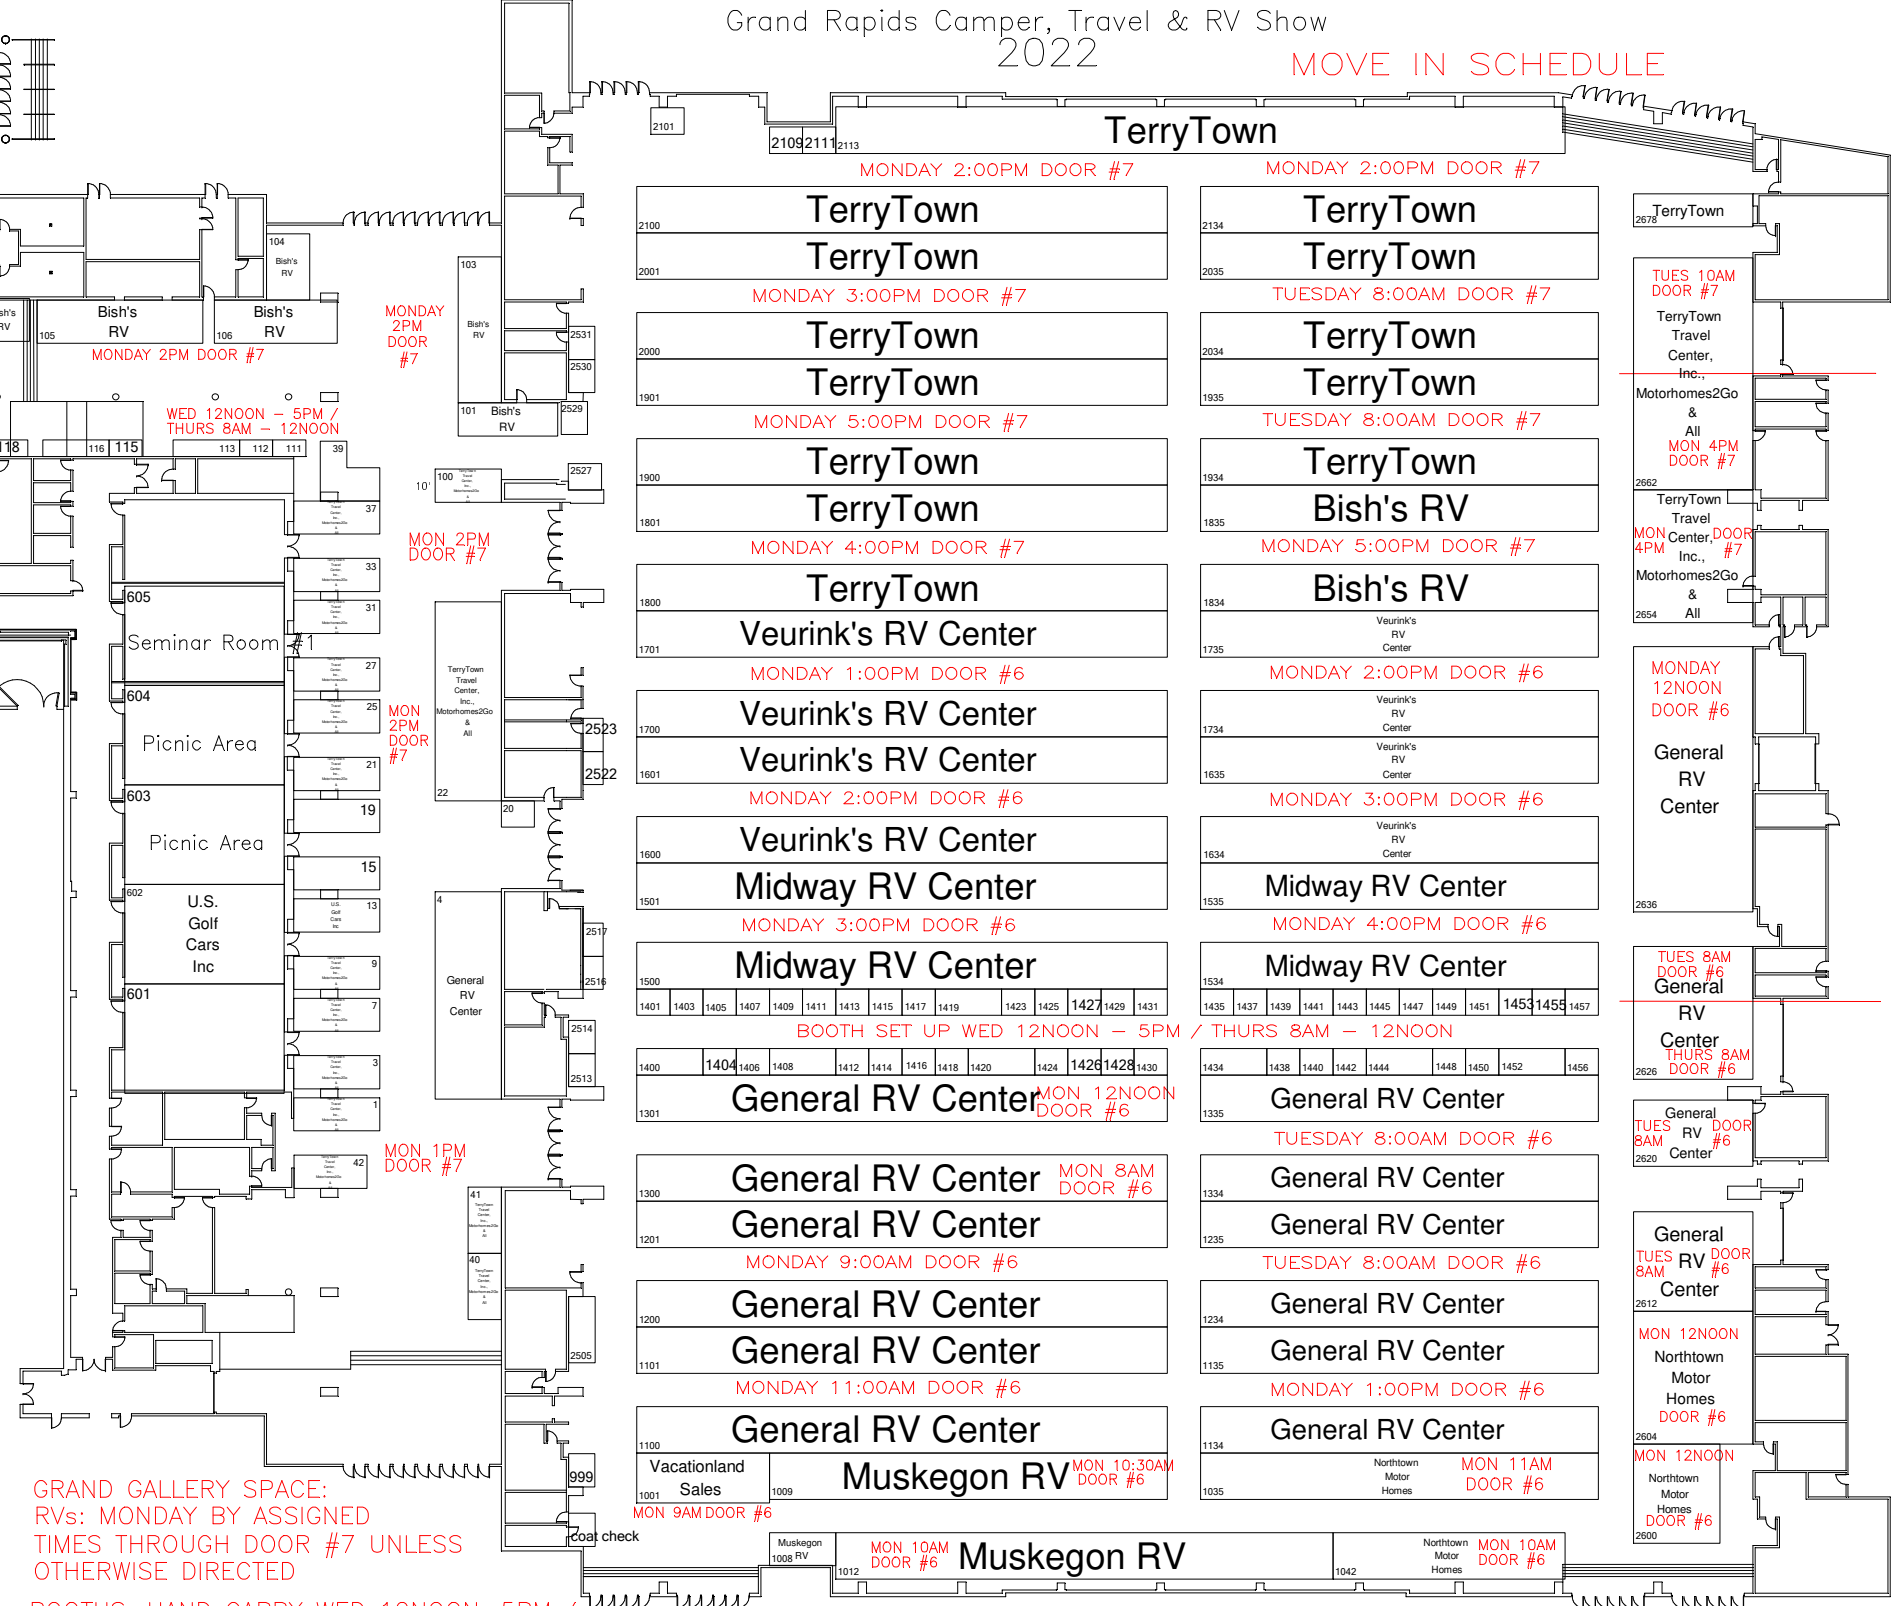

Grand Rapids Camper, Travel & RV Show
2022

MOVE IN SCHEDULE

MOVE IN SCHEDULE
Grand Rapids Camper, Travel & RV Show
2022

BULK SPACE:
#200 - #524 DRIVE IN THROUGH DOOR #4 OFF LYON ST DOCK
SECCHIA LOBBY RVs: #107 - #196
DRIVE IN THROUGH DOOR #7 OFF MICHIGAN ST DOCK

GRAND GALLERY SPACE:
RVs: MONDAY BY ASSIGNED
TIMES THROUGH DOOR #7 UNLESS
OTHERWISE DIRECTED

BOOTHS: HAND CARRY WED 12NOON-5PM /
THURS 8AM - 12NOON

BULK SPACE:
#1000 - #1735 DRIVE-IN THROUGH DOOR #6
#1800 - #2335 & LOBBY SPACE RVs DRIVE-IN THROUGH DOOR #7

BOOTH SPACE:
WED 12NOON - 5PM / THURS 8AM - 12NOON
HAND CARRY OR CART ONLY FROM LOADING DOCK
BOOTH SPACE W/ DISPLAY VEHICLES, PLEASE CALL MIKE
TO SCHEDULE 616.447.2860