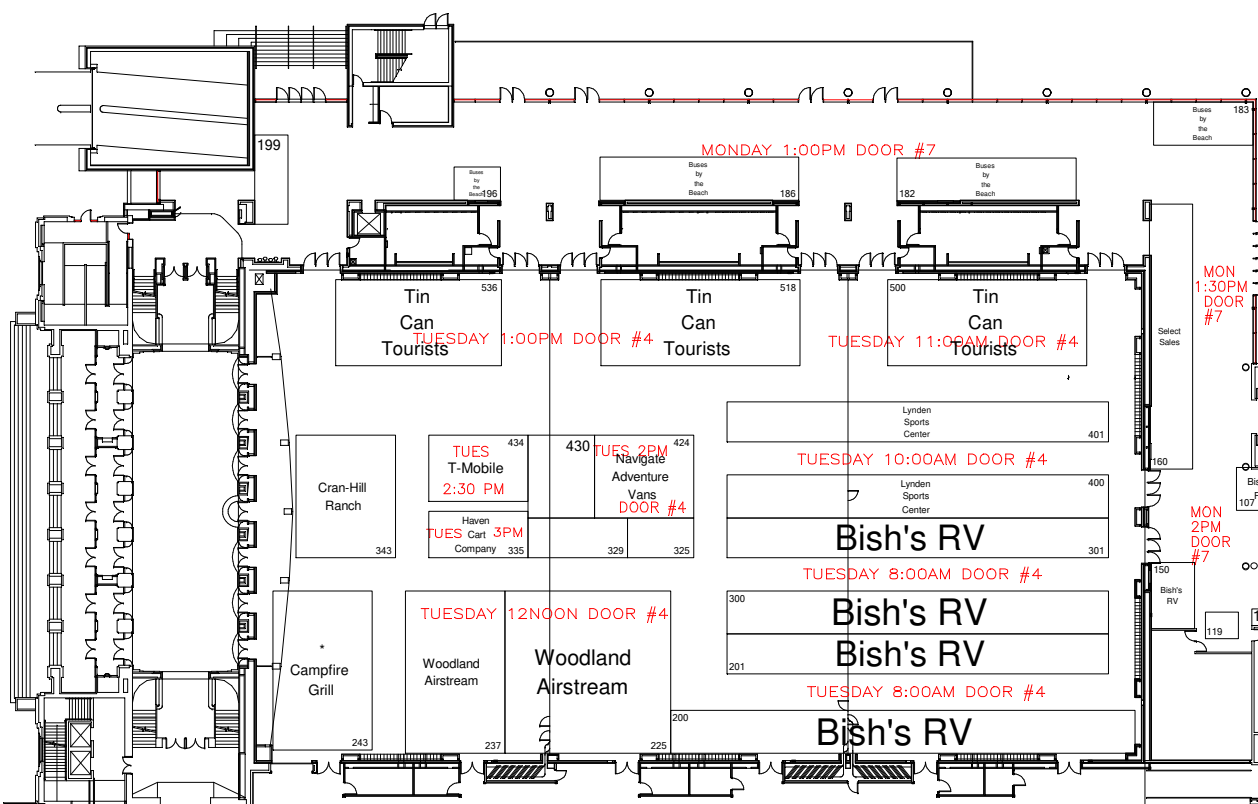

Grand Rapids Camper, Travel & RV Show
2022

MOVE IN SCHEDULE

MOVE IN SCHEDULE
Grand Rapids Camper, Travel & RV Show
2022

BULK SPACE:
#200 - #524 DRIVE IN THROUGH DOOR #4 OFF LYON ST DOCK
SECCHIA LOBBY RVs: #107 - #196
DRIVE IN THROUGH DOOR #7 OFF MICHIGAN ST DOCK

GRAND GALLERY SPACE:
RVs: MONDAY BY ASSIGNED
TIMES THROUGH DOOR #7 UNLESS
OTHERWISE DIRECTED

BOOTHS: HAND CARRY WED 12NOON-5PM /
THURS 8AM - 12NOON

BULK SPACE:
#1000 - #1735 DRIVE-IN THROUGH DOOR #6
#1800 - #2335 & LOBBY SPACE RVs DRIVE-IN THROUGH DOOR #7

BOOTH SPACE:
WED 12NOON - 5PM / THURS 8AM - 12NOON
HAND CARRY OR CART ONLY FROM LOADING DOCK
BOOTH SPACE W/ DISPLAY VEHICLES, PLEASE CALL MIKE
TO SCHEDULE 616.447.2860